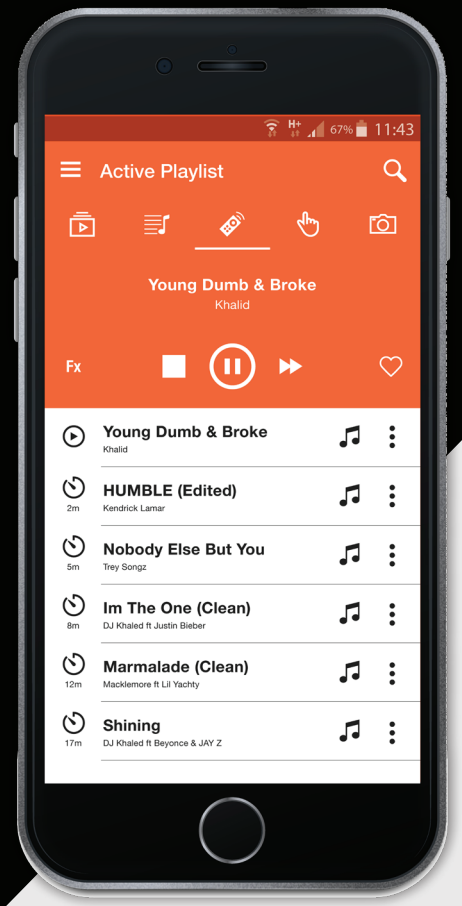

EDGE REMOTE

Remote Management Application for iOS / Android

This management app is designed to allow you to control your Swish Music system wherever you may be in the world. You can add as many Swish Music systems as you would like and there are 3 different levels of USERS you can add to the system.

➤ The first series of numbers is for users you want to have full control of the system. This will allow them to Play/Pause/Stop, change songs, load playlists, upload images and change system settings. Control number generator and other features of your Swish Music system.

➤ The second series of number is a "Basic" user, this user has the ability to Play/Pause/Stop, change songs, load playlists, upload images. This Basic user is restricted from changing any system settings.

➤ The third series of numbers is for "Restricted users". This code is used if your venue ever has an outside company/party coming to your venue, you can provide this code so they can actually use your Swish Music system to create a playlist and upload it to your Swish Music system. When this company/party then load the specific playlist of music they would like to hear.

VIDEO TRIVIA AND MINI GAMES

Visual Trivia is a Fully Interactive Live Game Show, wireless keypads, fastest finger questions, multimedia, multi choice questions that is Fun and Entertaining. Not just a boring Q&A quiz! Everything is on the screen! Successful trivia nights equate to return patronage, additional revenue and positive word of mouth for your venue.

- No Pens,
- No Paper
- No Cheating

For further details please contact
Swish Hospitality – 1300 80 27 28