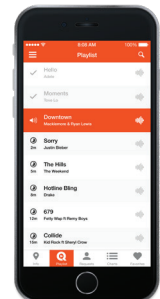

SCHEDULER

Set and forget! Schedule playlists to start, stop, and insert a regular announcement like "The Ode" or an advertisement according to your venues weekly events and special functions. Having a once off promotion add the start date and set the end date so you don't have advertising that is no longer current. Manage your Music | Advertising | Announcements | Custom Frames | Menu Boards | RSS feeds with the most powerful scheduler on the market

TAKE CONTROL OF YOUR MUSIC NOW!

Edge Request - The new app feature for the Swish Music System! Edge Request is all about enhancing your guests experience by enabling them to request their favourite songs in your venue, as can manage the app directly from their Edge Music system, all the while having complete control over what gets played - no juke box style carnage here! The app even gives venues the ability to display promotional and informative custom messages to its users.