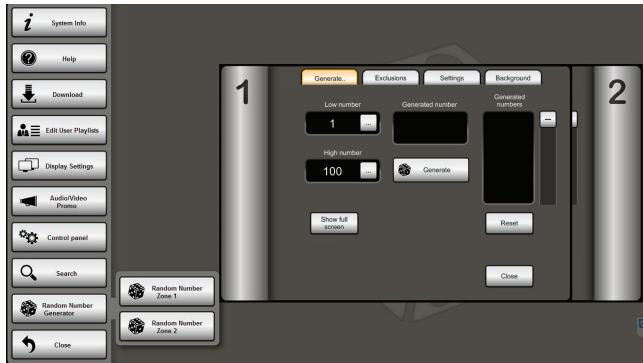

MULTI-ZONE CONFIGURATIONS ONE MUSIC SYSTEM | 4 INDEPENDENT HD ZONES

Zone 1 with custom frame, music video, RSS feeds and text

Zone 2 with custom frame and advertising

Zone 3 with advertising can be jpg or motion video

Zone 4 custom frame and have music video or advertising in white box

RANDOM NUMBER GENERATOR | BADGE DRAW

Your Swish Music RNG couldn't be easier to use, using the Edge Remote App, choose which zone you want your draw to display on, set up the parameters of your draw with the right range of numbers, then simply press generate to see your numbers displayed on your TV's. You can choose your backgrounds, exclude numbers plus much more.

INTERFACE

DISPLAY TV

Swish Music Features

- Pre-loaded with hundreds of playlists and categories
- Chart lists regularly updated
- Schedule playlists by date and time, or days of the week
- Smooth auto-mixing between songs to hold and build the atmosphere in your venue
- Modern and easy to use layout
- Playlists - use our pre-made playlists or easily build your own
- Custom on screen digital advertising and custom screen frames
- Built-In Picture Editor - create your own professional looking ads on the system
- Schedule advertising by date and time and set an expiry on advertisements
- Double ticker for scrolling messages with custom backgrounds and fonts