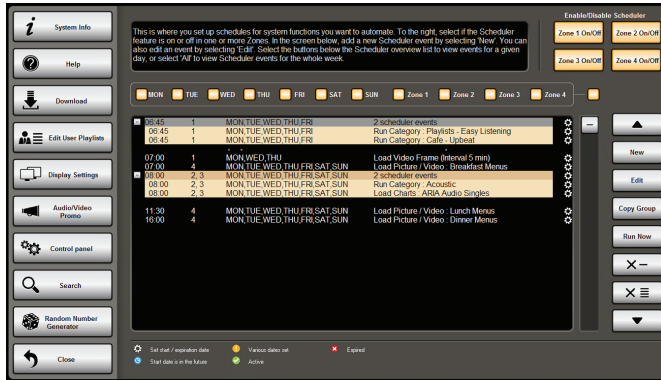

IMAGE EDITOR

Create your own adverts or use one of our templates. Swish Music even has a built in image editor! Use your own photos to create advertising images with text over, selecting from an array of fonts and colours to make professional looking ads. Or use our templates for promos like Christmas, Father's Day, Mothers Day, Sports etc.