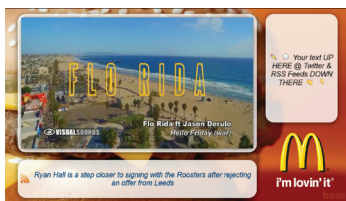

Zone 1 with custom frame, music video, RSS feeds and text